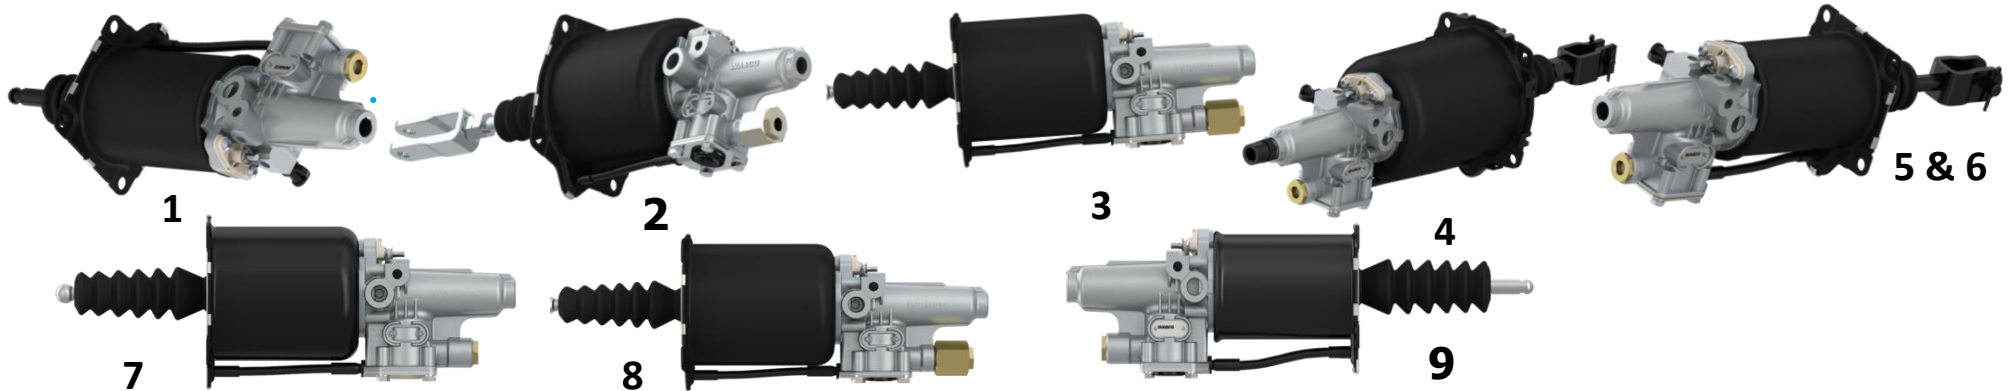

Wabco Clutch Booster

F.No	Part No	Descriptions	Applications	List	Mrp	Major Kit	Push Rod Type	OE Part No	Push rod length
1	9700514940	3inch Improved Clutch Servo (26/76)	Leyland VOSS Metallic type	2,960	4,290	300002047	Thread type	F5P00500	103mm
2	9700516220	4inch Improved Clutch Servo (26/67)	LPT 2518/1613/1615	2,965	4,300	300002037	Thread type	216729100105	
3	9700516440	4inch Clutch Servo	TATA 2518/1618/1918/25T/2523/31T/3118 /3518 /40T/4018//4623/5523	2,960	4,290	300002037	Ball Joint Type	503929300101	122mm
4	9700516450	4inch Clutch servo	VECV 20.15, Pro 5016/5025/5031/5035	3,305	4,790	300002037	Fork Type	ID332433	
5	9700516630	3inch Clutch Servo	AL 3118, 3718, Bus 12 Mtr, U 4019	3,015	4,370	300002039	Thread type	F4C01900	140mm
6	9700516640	3inch Clutch Servo	STAG, LYNX, JAN BUS, Viking, Ecomet	3,060	4,435	300002039	Fork Type	F4C02100	160mm
7	9700516480	4inch Clutch Servo	TATA 1518/1918/S3718/T3718/4223/4823/4923	2,860	4,145	300002056	Ball Joint Type	553029300104	
8	9700516530	4inch Clutch Servo	MDV / HCV	2540	3685	9700513362	Spherical End	508829300101	136mm
9	9700517750	3inch Clutch Servo	Leyland BS VI	3525	5110	9700513202	Ball Joint Type	F4C04000	150mm