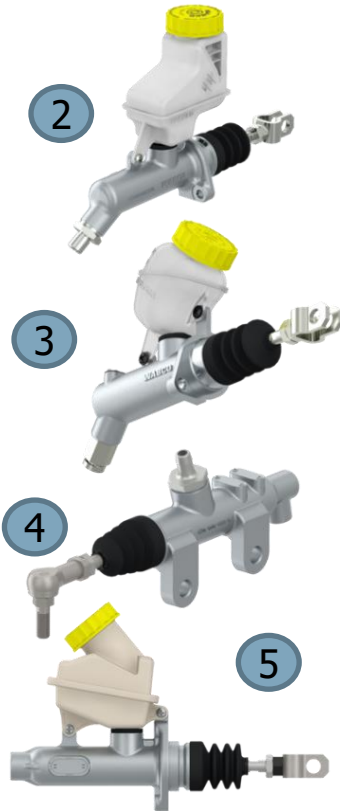

Wabco Clutch Master Cylinder

Fg. No	Part No	Descriptions	Applications	List	Mrp	Major Kit	Minor Kit	OE Part No
1	4230540252	Clutch Master Cylinder	TATA	3,475	5,040			550743100110
2	4700530280	Clutch Master Cylinder	Bharat Benz 2523/ 3123	1,420	2,060	300002034	300002035	A4002950106
3	4700530310	Clutch Master Cylinder (Aluminium)	TATA Prima	1,360	1,970	300002034	300002035	288029300107
4	4700530320	Clutch Master Cylinder	Eicher	6,810	9,875			ID801650
5	4700530330	Clutch Master Cylinder	AL Boss	1,795	2,605	300002046		PN500001
6	4700530360	Clutch Master Cylinder	Mahindra	1,725	2,500			6802EAE00011N
7	4700530380	Clutch Master Cylinder (29067430 & 29068077)	AL 2515, 3118, 3116, 4023	920	1,335	300002057		FN500600
8	4700530500	Clutch Master Cylinder	Mahindra BS VI	1,995	2,895	4700530932		6802EAE00011N
9	4700530530	Clutch Master Cylinder	AL Guru	1,425	2,065	30000204		PN500003
10	4700530650	Clutch Master Cylinder	AL BS VI	1,390	2,015	300002046		PN500005
11	4700531120	Clutch Master Cylinder	AL BS VI	1,660	2,405	4700539222		PN500007
12	4700531330	Clutch Master Cylinder	AL BS VI	1,850	2,685	4700539232		PN500006
13	9700015232	Clutch Master Cylinder (Plastic)	TATA Prima 4028/4928	4,430	6,425	300002038		500629300102
14	4700538000	Clutch Master Cylinder	TATA (29066664, 29066577, 29067550 & 20067342)	1,090	1,580