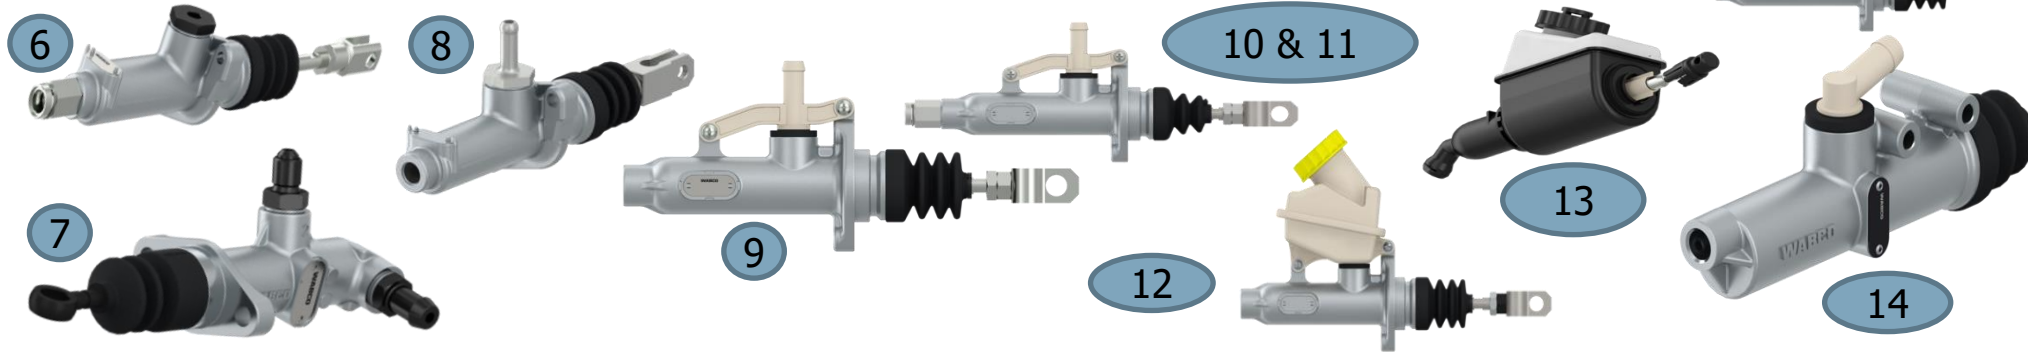

Wabco Clutch Master Cylinder

Fg. No	Part No	Descriptions	Applications	List	Mrp	Major Kit	Minor Kit	OE Part No
1	4230540252	Clutch Master Cylinder	TATA	3,475	5,040			550743100110
2	4700530280	Clutch Master Cylinder	Bharat Benz 2523/ 3123	1,420	2,060	300002034	300002035	A4002950106
3	4700530310	Clutch Master Cylinder (Aluminium)	TATA Prima	1,360	1,970	300002034	300002035	288029300107
4	4700530320	Clutch Master Cylinder	Eicher	6,810	9,875			ID801650
5	4700530330	Clutch Master Cylinder	AL Boss	1,795	2,605	300002046		PN500001
6	4700530360	Clutch Master Cylinder	Mahindra	1,725	2,500			6802EAE00011N
7	4700530380	Clutch Master Cylinder (29067430 & 29068077)	AL 2515, 3118, 3116, 4023	920	1,335	300002057		FN500600
8	4700530500	Clutch Master Cylinder	Mahindra BS VI	1,995	2,895	4700530932		6802EAE00011N
9	4700530530	Clutch Master Cylinder	AL Guru	1,425	2,065	30000204		PN500003
10	4700530650	Clutch Master Cylinder	AL BS VI	1,390	2,015	300002046		PN500005
11	4700531120	Clutch Master Cylinder	AL BS VI	1,660	2,405	4700539222		PN500007
12	4700531330	Clutch Master Cylinder	AL BS VI	1,850	2,685	4700539232		PN500006
13	9700015232	Clutch Master Cylinder (Plastic)	TATA Prima 4028/4928	4,430	6,425	300002038		500629300102
14	4700538000	Clutch Master Cylinder	TATA (29066664, 29066577, 29067550 & 20067342)	1,090	1,580