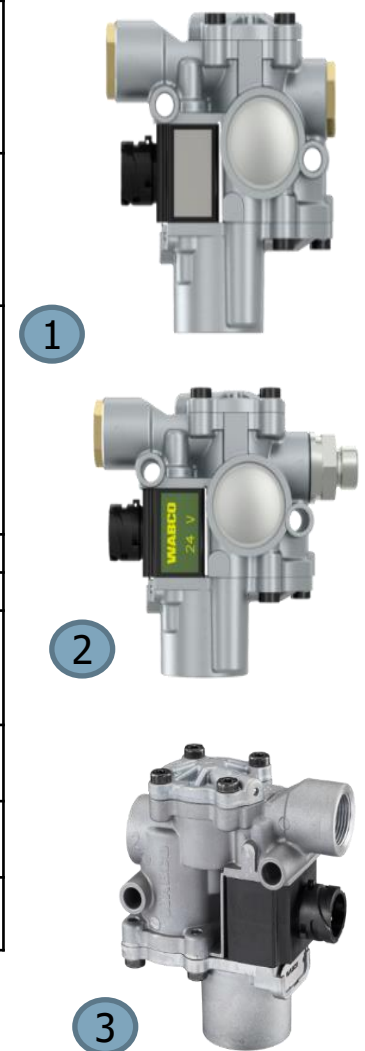

ABS Modulator Valve

F.G	Part No	Description	Alternate Part	List	Mrp
1	100592800	Modulator Valve 24V - Voss	4721951320	3,620	5,250
	100595170				
	100594070				
	4721951320				
2	4721951240	Modulator Valve 24V (Voss + Matric)	100597810	3,100	4,495
	100595180				
	100592820				
	100597810				
3	100592520	Modulator Valve 24V Matric	100595870	2,620	3,800
	100592930				
	4721950180				
	100592940				
	100595870				
4721950160					
F.G	Part No	Description	Alternate Part	List	Mrp
1	100592790	Modulator Valve 12V - Voss	100592790	3,760	5,450
	4721950890				
	4721951200				
2	100592810	Modulator Valve 24V (Voss + Matric)	4721950880	4,005	5,805
	4721950880				
3	100592730	Modulator Valve 12V Matric	100592730	3,880	5,625
	4721950660				
	4721951190	Modulator Valve 12V Matric (Elbow)	N/A	3,730	5,410