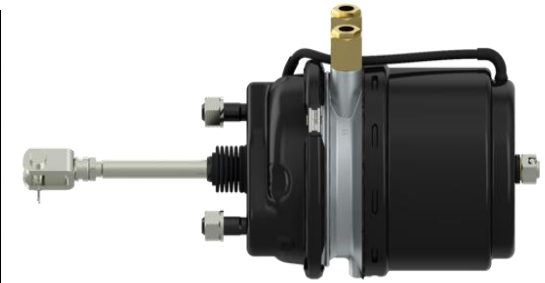

Brake Chamber & SBA

Part-No	Description	List	MRP
390028006	SPL SBA TATA Type 24/24 - Metric (2 pic Combo)	6,892	11,875
390028007	SPL SBA TATA Type 24/24 - Voss (2 pic Combo)	6,892	11,875
9254550040	SBA Type 12/12- Voss (Single Pic)	5,535	8,025
350024120	SPL SBA TATA Type 12/12 - Metric (2 pic Combo)	10,560	15,310
9254910520	Type 24/24 TATA & Eicher with 300mm Standout	6,185	8,970
390028058	Twist lock SBA Type 24/24- Voss (2 pic Combo)	8,108	12,330

Part-No	Description	List	MRP
350024121	Brake Chamber type 24 (4 pic Combo)	5000	7250
350030070	Brake Chamber type 20 (4 pic Combo)	5500	7975
4231090320	Brake Chamber -Type 27 RH TATA Prima	2,525	3,660
4231090330	Brake Chamber - Type 27 LH TATA Prima	2,445	3,545
4231070350	Brake Chamber Type 30	2,140	3,105
4231061640	TY 24 BC Trailer Market (227MM)	1,555	2,255
4231061540	Ty 24 BC Trailer Market (175MM)	2,205	3,195
4231051220	Type 20 BC Long rod for Trailer	1,905	2,760